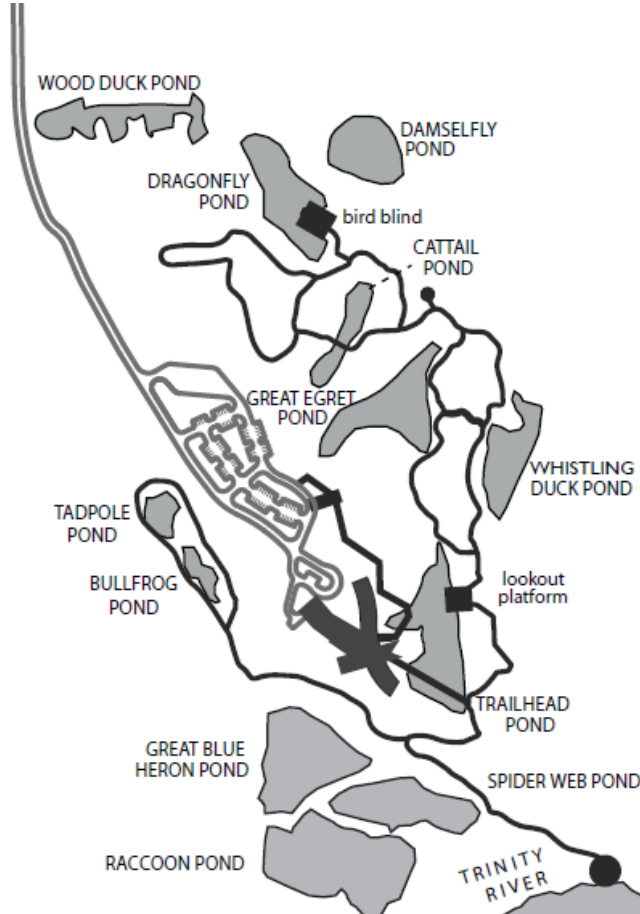

Trinity River Audubon Center Trail Map

# COMMON BIRDS

OF

TRINITY RIVER

Audubon CENTER

# Common Birds of Trinity River Audubon Center Dallas, Texas

== != == != == != == != == != == != == != == != == !=

### Typical Songbirds

- \_\_\_ Bluebird, Eastern
- \_\_\_ Chickadee, Carolina
- \_\_\_ Crow, American
- \_\_\_ Gnatcatcher, Blue-gray
- \_\_\_ Mockingbird, Northern
- \_\_\_ Jay, Blue
- \_\_\_ Kinglet, Ruby-crowned
- \_\_\_ Lark, Horned
- \_\_\_ Pipit, American
- \_\_\_ Robin, American
- \_\_\_ Shrike, Loggerhead
- \_\_\_ Thrasher, Brown
- \_\_\_ Thrush, Hermit
- \_\_\_ Swainson's
- \_\_\_ Titmouse, Tufted
- \_\_\_ Vireo, White-eyed
- \_\_\_ Waxwing, Cedar
- \_\_\_ Wren, Carolina